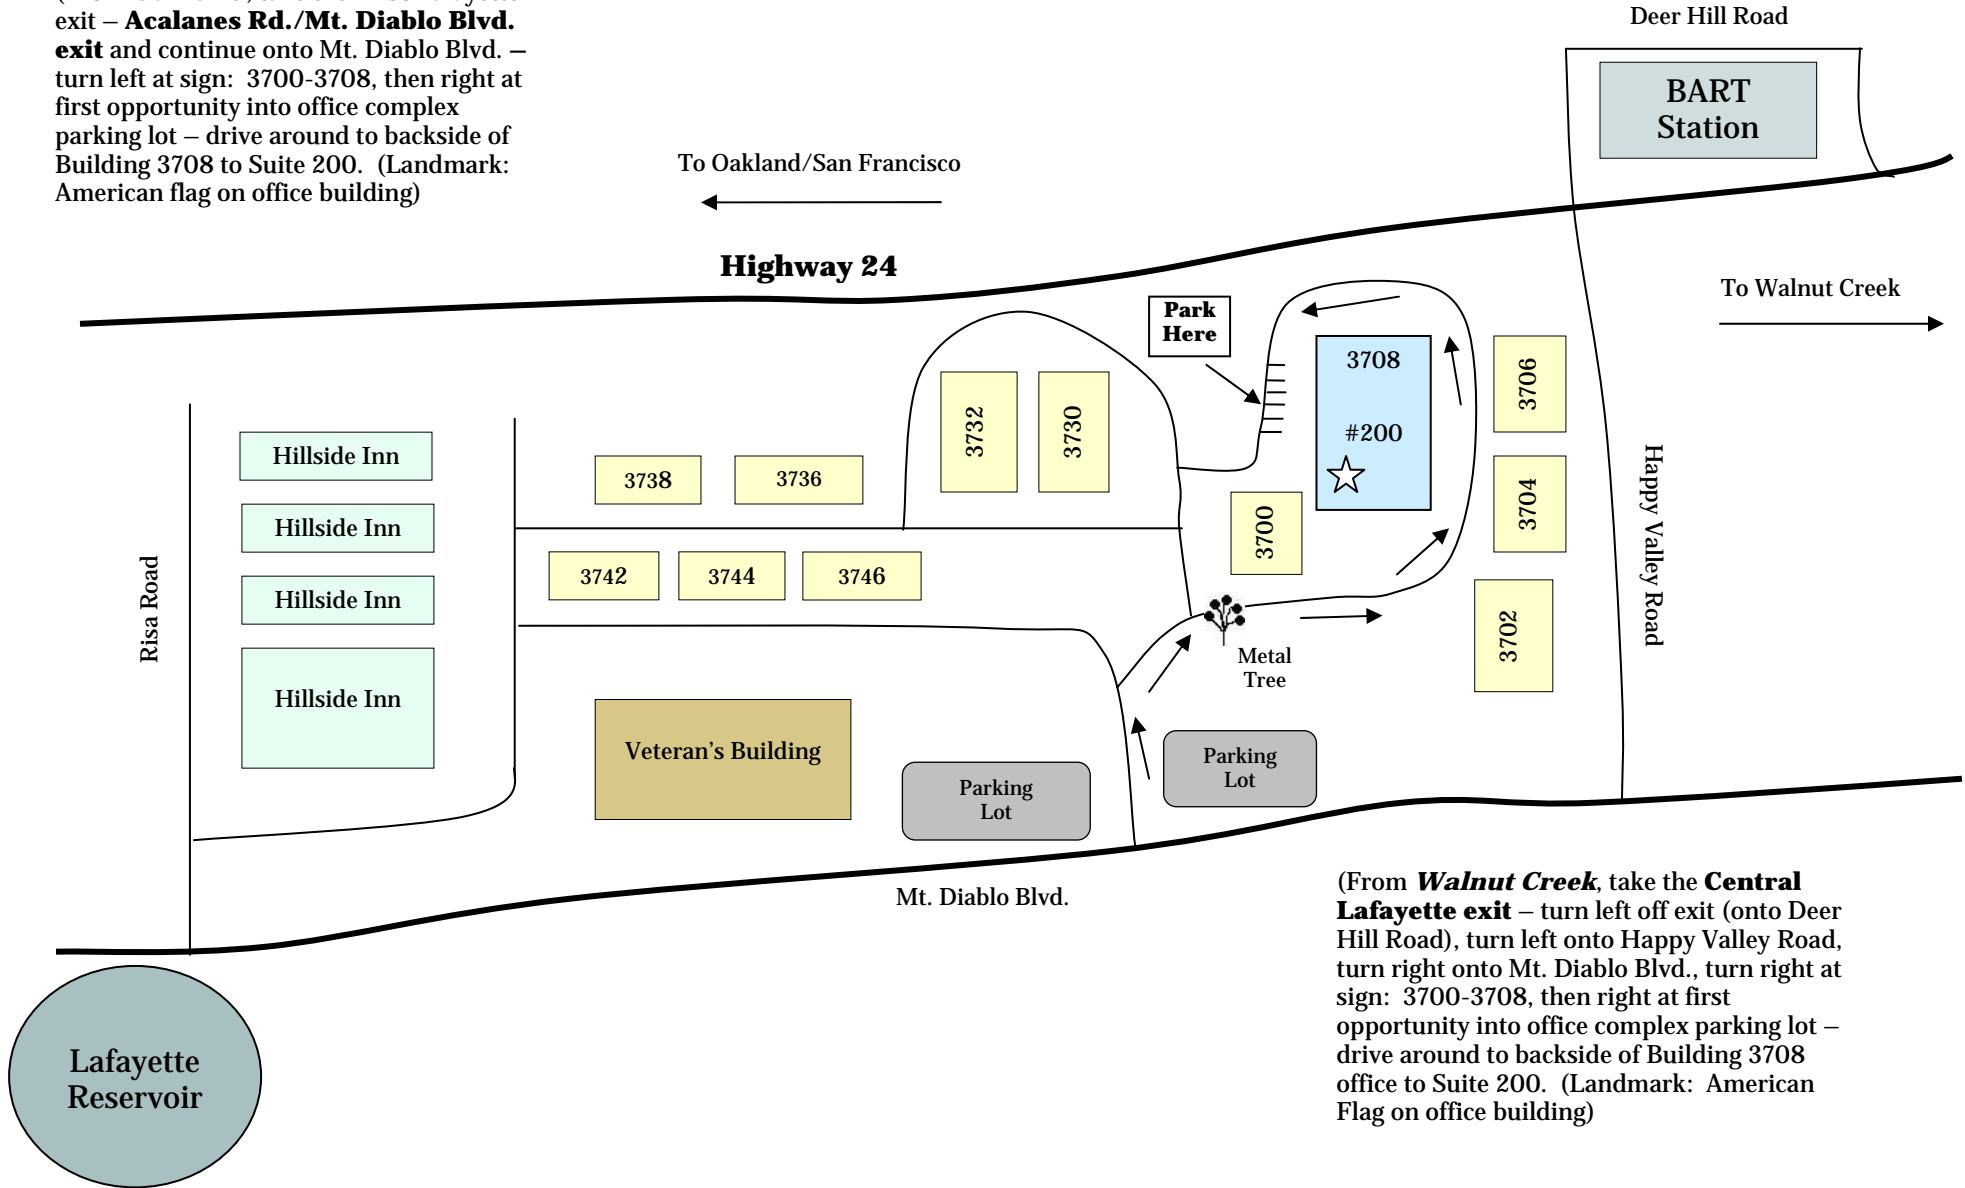

Directions to **CAPITAL ADVANTAGE, INC.**
3708 Mount Diablo Boulevard Suite 200, Lafayette, California 94549
(925) 299-1500

(From **Oakland**, take the **first** Lafayette exit – **Acalanes Rd./Mt. Diablo Blvd. exit** and continue onto Mt. Diablo Blvd. – turn left at sign: 3700-3708, then right at first opportunity into office complex parking lot – drive around to backside of Building 3708 to Suite 200. (Landmark: American flag on office building)

(From **Walnut Creek**, take the **Central Lafayette exit** – turn left off exit (onto Deer Hill Road), turn left onto Happy Valley Road, turn right onto Mt. Diablo Blvd., turn right at sign: 3700-3708, then right at first opportunity into office complex parking lot – drive around to backside of Building 3708 office to Suite 200. (Landmark: American Flag on office building)